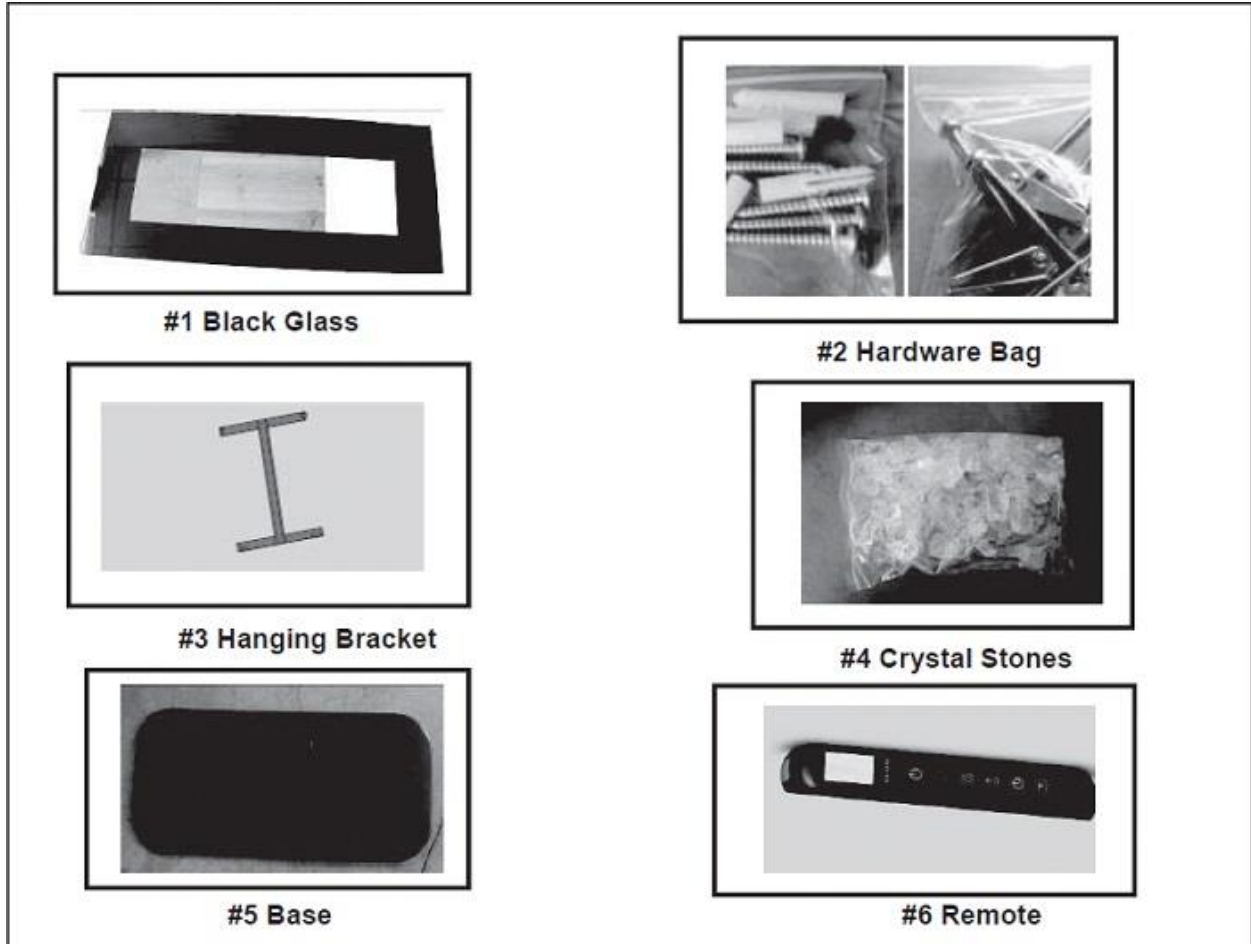

Quadra-Fire SimpliFire Wall-Mount 38 Fireplace

ITEM	DESCRIPTION	COMMENTS	PART NUMBER
1	Black Glass		GLA-WM38-BK
2	Hardware Bag		HRDW-38WM
3	Hanging Bracket		BRACKET-WM38
4	38" Crystal Stone		ROCKS-WM38
5	38" Base		BASE-38WM
6	Remote		REMOTE-SF-ELEC
	Flame Rod, 38"		ROD-WM38
	Grey Screen, 38"		GS-WM38
	Motor, 38"		MOT-WM38
	Installation Manual		2040-911